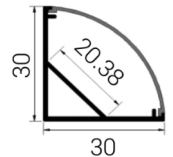

SPECIFICATIONS & FEATURES

- Material: 6063-T5 Aircraft Grade Anodized Aluminum.
- Finish Options:
 - Satin Silver (Anodized)
 - Matte Black (Powder Coated)
 - Architectural White (Powder Coated)
- Length Options: 0.3m (1ft) ~ 3.0m (9.84ft) factory customizable.
- Interior Width: 20.38mm (Compatible with LED tape up to 20mm wide).
- Lens Material: UV-Resistant Polycarbonate (PC).
- Lens Style: Snap-in / Slide-in Flush Mount.
- Diffusion Options:
 - Milky/Frosted: Creates dot-free "neon" effect with high-density LED tape.
 - Clear: Higher output with visible diode points.
 - Black: Architectural "hidden" look when off.
- Heat Dissipation: Efficiently extends LED lifespan by reducing operating temperature up to 15°C.
- Protection Rating: IP20 for standard indoor use.
- Mounting: Stainless steel hidden clips for surface mount.
- End Caps: Thermoplastic caps with and without wire-entry holes.
- Compatibility: Optimized for luzumi led Tape Light (Single Color, RGBW, and COB).
- Low glare and minimal color shift.