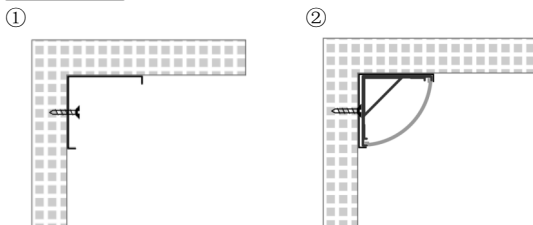

EASY MOUNTING & ACCESSORIES

Surface-mount

HOW TO ORDER

Name	Channel Finish	Diffuser Option	Length (m/ft)	Mount Option
LCSM3030ARC45	SS (Satin Silver)	F (Frosted)	1M	SM (Surface Mount)
	MB (Matte Black)	C (Clear)	1FT	
	WH (White)	M (Milky)		
		B (Black)		

Example: LCSM3030ARC45SSF1MSM

COMPATIBLE LED TAPE & STRIP LIGHTS

Consult factory for led tape & strip lights not listed here

- Chromveo^{TM}
- Ambiveo^{TM} RGB
- Ambiveo^{TM} RGB Pixel & Addressable
- Scenveo^{TM} RGBW
- Scenveo^{TM} RGBW Pixel & Addressable
- Rxveo^{TM} Warm Dim
- Rxveo^{TM} Tunable White
- Chromveo^{TM} Single LED Cuttable
- Phiveo^{TM} Sunlike
- Nyxveo^{TM} COB Tunable White
- Uxveo^{TM} COB RGBW Pixel & Addressable