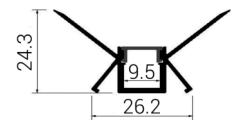

SPECIFICATIONS & FEATURES

- Material: 6063-T5 Aircraft Grade Anodized Aluminum.
- Finish Options:
 - Satin Silver (Anodized)
 - Matte Black (Powder Coated)
 - Architectural White (Powder Coated)
- Length Options: 0.3m (1ft) ~ 3.0m (9.84ft) factory customizable.
- Interior Width: 9.5mm (Compatible with LED tape up to 8mm wide).
- Lens Material: UV-Resistant Polycarbonate (PC).
- Lens Style: Snap-in / Slide-in Flush Mount.
- Diffusion Options:
 - Milky/Frosted: Creates dot-free "neon" effect with high-density LED tape.
 - Clear: Higher output with visible diode points.
 - Black: Architectural "hidden" look when off.
- Heat Dissipation: Efficiently extends LED lifespan by reducing operating temperature up to 15°C.
- Protection Rating: IP20 for standard indoor use.
- Mounting: Screws for Mud-in mount.
- End Caps: Thermoplastic caps with and without wire-entry holes.
- Compatibility: Optimized for luzumi led Tape Light (Single Color, RGBW, and COB).
- Low glare and minimal color shift.