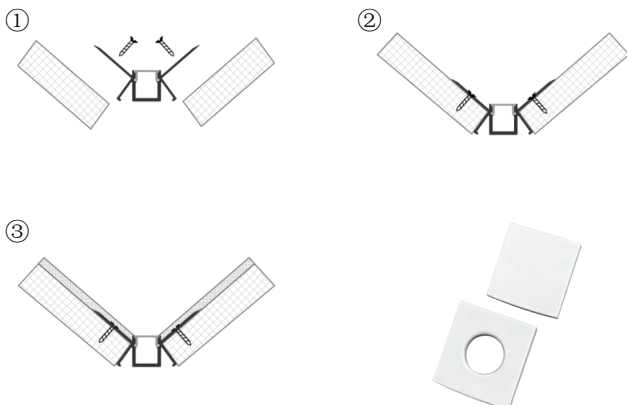

EASY MOUNTING & ACCESSORIES

Mud-in mount

HOW TO ORDER

Name	Channel Finish	Diffuser Option	Length (m/ft)	Mount Option
LCMI4625-IS	SS (Satin Silver)	F (Frosted)	1M	MI (Mud-In)
	MB (Matte Black)	C (Clear)	1FT	
	WH (White)	M (Milky)		
		B (Black)		

Example: LCMI4625-ISSSF1MMI

COMPATIBLE LED TAPE & STRIP LIGHTS

Consult factory for led tape & strip lights not listed here

- Chromveo™
- Ambiveo™ RGB
- Ambiveo™ RGB Pixel & Addressable
- Scenveo™ RGBW
- Scenveo™ RGBW Pixel & Addressable
- Rxveo™ Warm Dim
- Rxveo™ Tunable White
- Chromveo™ Single LED Cuttable
- Phiveo™ Sunlike
- Nyxveo™ COB Tunable White
- Uxveo™ COB RGBW Pixel & Addressable