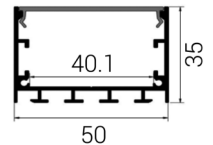

### SPECIFICATIONS & FEATURES

- Material: 6063-T5 Aircraft Grade Anodized Aluminum.
- Finish Options:
  - Satin Silver (Anodized)
  - Matte Black (Powder Coated)
  - Architectural White (Powder Coated)
- Length Options: 0.3m (1ft) ~ 3.0m (9.84ft) factory customizable.
- Interior Width: 40.1mm (Compatible with LED tape up to 40mm wide).
- Lens Material: UV-Resistant Polycarbonate (PC).
- Lens Style: Snap-in / Slide-in Flush Mount.
- Diffusion Options:
  - Milky/Frosted: Creates dot-free "neon" effect with high-density LED tape.
  - Clear: Higher output with visible diode points.
  - Black: Architectural "hidden" look when off.
- Heat Dissipation: Efficiently extends LED lifespan by reducing operating temperature up to 15°C.
- Protection Rating: IP20 for standard indoor use.
- Mounting: Stainless steel hidden clips for surface mount. This LED Channel also features a field-adjustable aircraft cable suspension system, providing a minimalist, pendant-mounted aesthetic suitable for high-ceiling architectural applications.
- End Caps: Aluminum or thermoplastic caps with and without wire-entry holes.
- Compatibility: Optimized for luzumi led Tape Light (Single Color, RGBW, and COB).
- Low glare and minimal color shift.