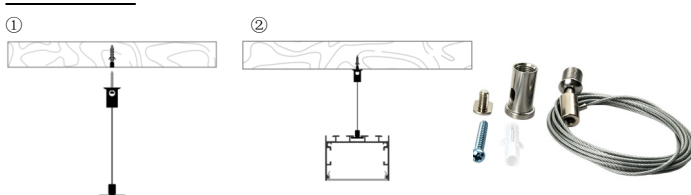

Pendant-mount

COMPATIBLE LED TAPE & STRIP LIGHTS

Consult factory for led tape & strip lights not listed here

- Chromveo™
- Ambiveo™ RGB
- Ambiveo™ RGB Pixel & Addressable
- Scenveo™ RGBW
- Scenveo™ RGBW Pixel & Addressable
- Rxveo™ Warm Dim
- Rxveo™ Tunable White
- Chromveo™ Single LED Cuttable
- Phiveo™ Sunlike
- Nyxveo™ COB Tunable White
- Uxveo™ COB RGBW Pixel & Addressable