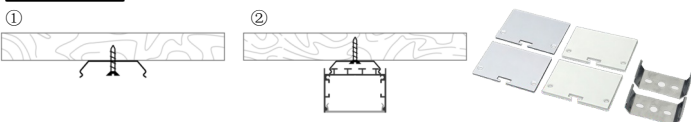

EASY MOUNTING & ACCESSORIES

Surface-mount